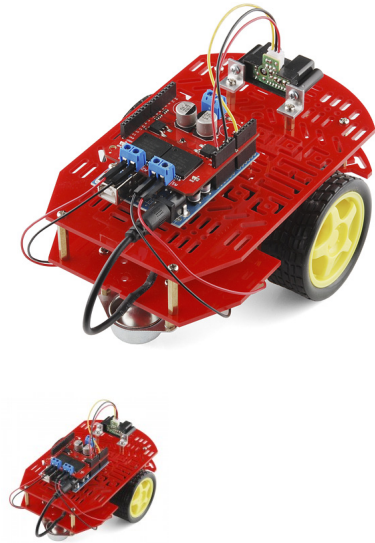

Magician Chassis

Rating: Not Rated Yet

Price:

Variant price modifier:

Price with discount: 2,500.00 PKR

Salesprice with discount:

Sales price: 2,500.00 PKR

Discount:

Tax amount:

[Ask a question about this product](#)

Description

The Magician Chassis is our latest robot platform from Dagu. It features two gearmotors with 65mm wheels and a rear caster. The chassis plates are cut from acrylic with a wide variety of mounting holes for sensors, controllers, power, etc. Simply bolt the two pre-cut platforms together, attach the motors and caster and add your favorite robotics controller. This kit includes all of the parts needed to assemble the chassis as well as a 4xAA battery holder with barrel jack termination.