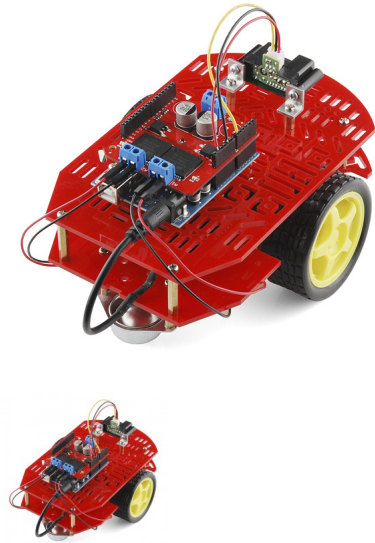

## Magician Chassis

Rating: Not Rated Yet

**Price:**

Variant price modifier:

Price with discount: 2,500.00 PKR

Salesprice with discount:

Sales price: 2,500.00 PKR

Discount:

### Description

The Magician Chassis is our latest robot platform from Dagu. It features two gearmotors with 65mm wheels and a rear caster. The chassis plates are cut from acrylic with a wide variety of mounting holes for sensors, controllers, power, etc. Simply bolt the two pre-cut platforms together, attach the motors and caster and add your favorite robotics controller. This kit includes all of the parts needed to assemble the chassis as well as a 4xAA battery holder with barrel jack termination.